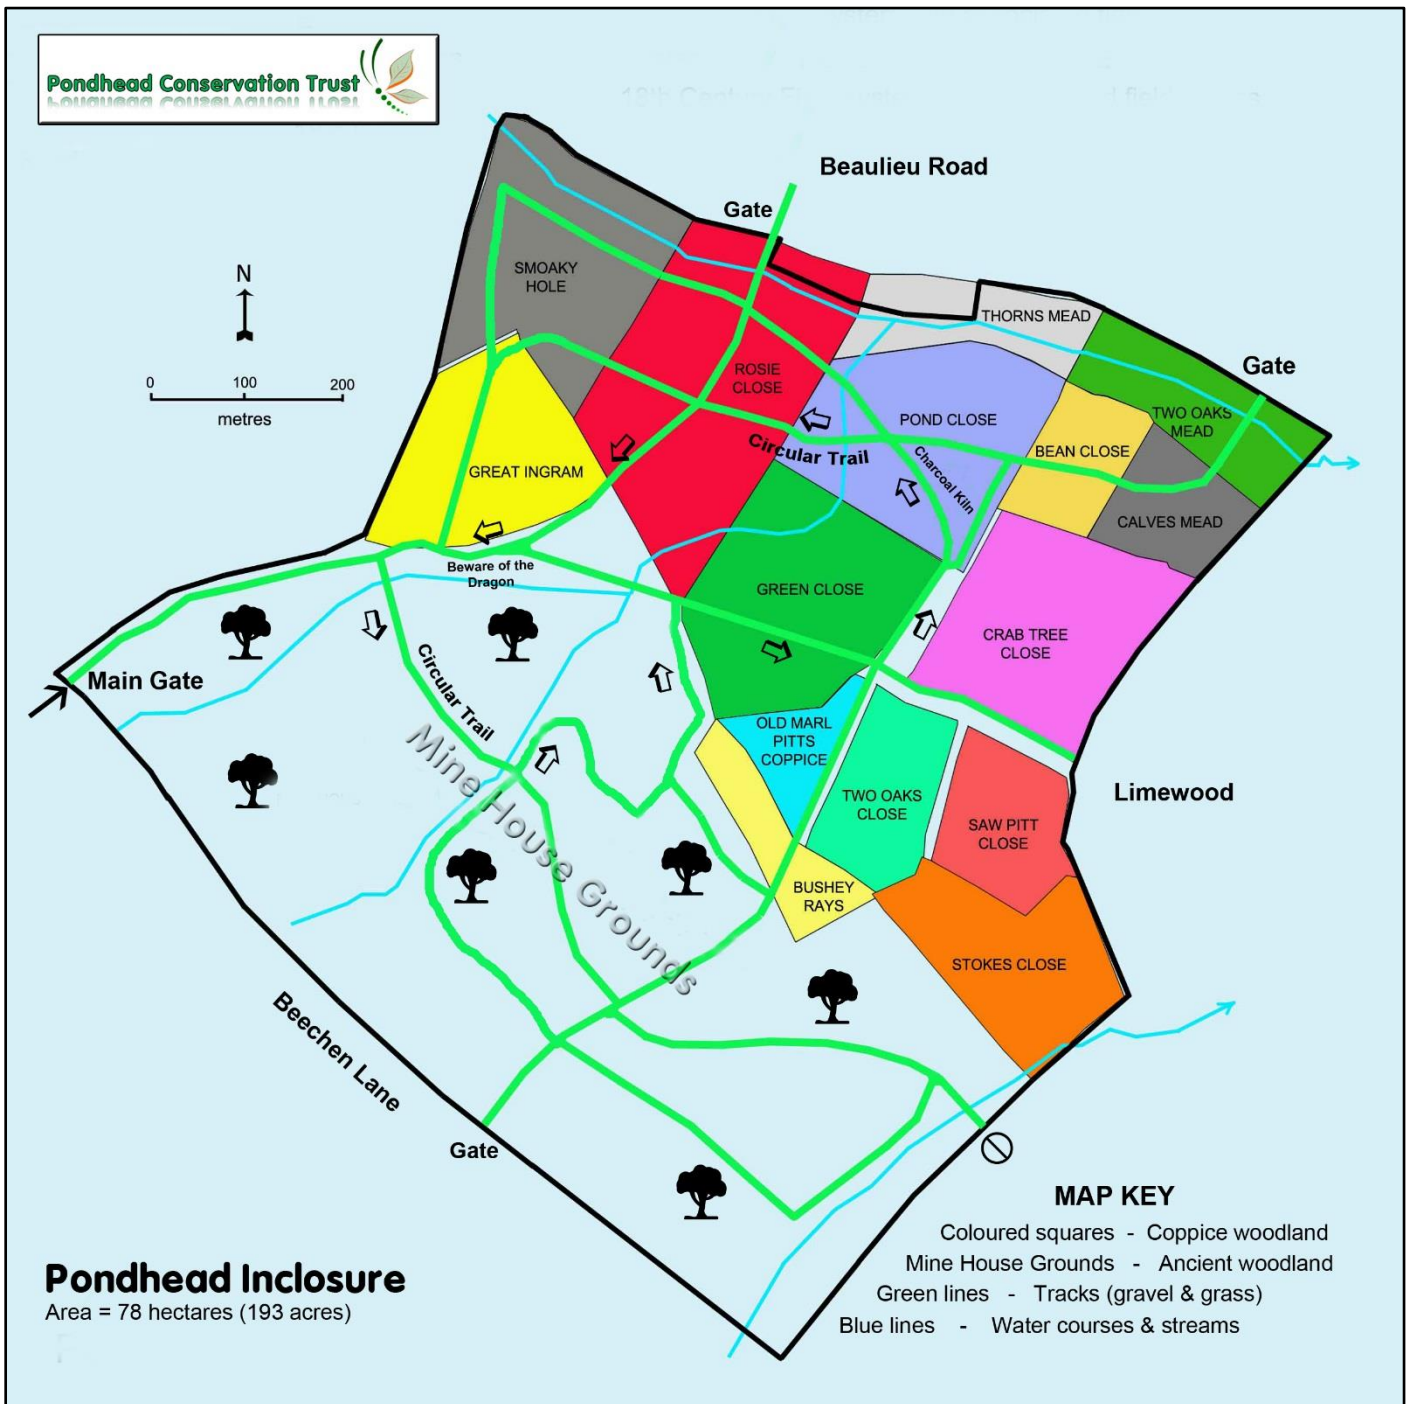

Find your way around Pondhead

Pondhead Conservation Trust is a community woodland project working in partnership with the Forestry Commission and supported by the New Forest National Park Authority and New Forest Trust